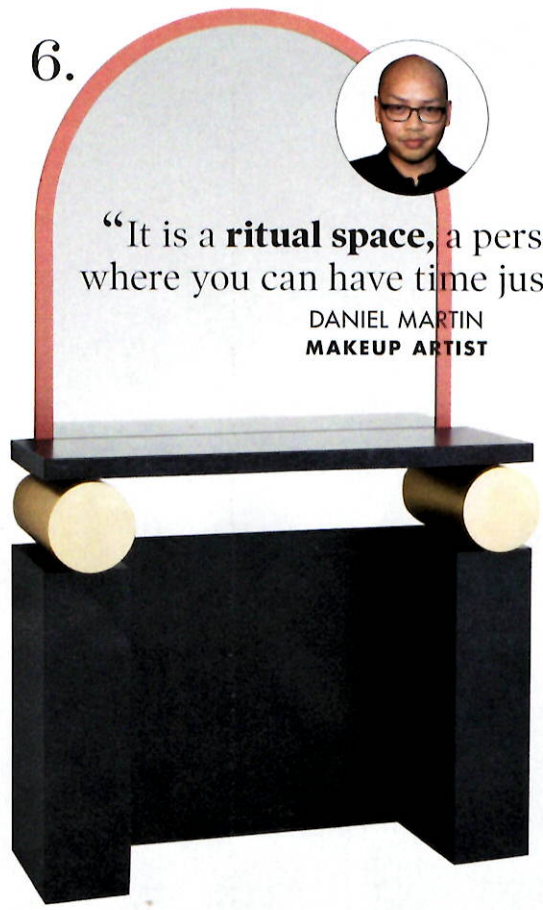

MARTYN LAWRENCE BULLARD
INTERIOR DESIGNER

1.
ALTREFORME
BETTE DAVIS EYES
VANITY
33" w. x 19.5" d. x 53.5" h.,
\$7,149.
altreforme.com

2.
VG NEW
TREND SECRET 3
BLUE AND RED
VANITY DESK
55" w. x 28" d. x 30" h.,
\$12,810. artemest.com

3.
DESIGN KRAFT
MIRROR MODE
VANITY
48" w. x 23.5" d. x 50.5" h.,
\$1,906.
design-kraft.com

4.
CIPRIANI HOMOOD
COCOON VANITY
TABLE
55" w. x 19.5" d. x 30.5" h.,
\$12,520.
ciprianihoomood.com

5.
PORTE ITALIA
SAN SAMUELE
VANITY
40" w. x 20" d. x 30" h.,
\$9,294.
portevalia.com ▶

TRUTH IN DECORATING

6.

“It is a **ritual space**, a personal area where you can have time just for you.”

DANIEL MARTIN
MAKEUP ARTIST

7.

“My favorite type of vanity is one that can **multitask**—a total command center.”