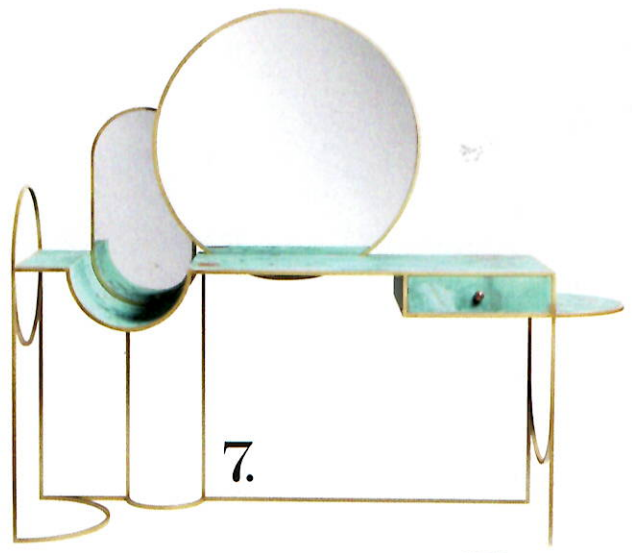

MARTYN LAWRENCE BULLARD
INTERIOR DESIGNER

1.
ALTREFORME
BETTE DAVIS EYES
VANITY
33" w. x 19.5" d. x 53.5" h.,
\$7,149.
altreforme.com

2.
VG NEW
TREND SECRET 3
BLUE AND RED
VANITY DESK
55" w. x 28" d. x 30" h.,
\$12,810. artemest.com

3.
DESIGN KRAFT
MIRROR MODE
VANITY
48" w. x 23.5" d. x 50.5" h.,
\$1,906.
design-kraft.com

4.
CIPRIANI HOMOOD
COCOON VANITY
TABLE
55" w. x 19.5" d. x 30.5" h.,
\$12,520.
ciprianihoomood.com

5.
PORTE ITALIA
SAN SAMUELE
VANITY
40" w. x 20" d. x 30" h.,
\$9,294.
portevalia.com ▶

TRUTH IN DECORATING

6.

“It is a **ritual space**, a personal area where you can have time just for you.”

DANIEL MARTIN
MAKEUP ARTIST

7.

“My favorite type of vanity is one that can **multitask**—a total command center.”